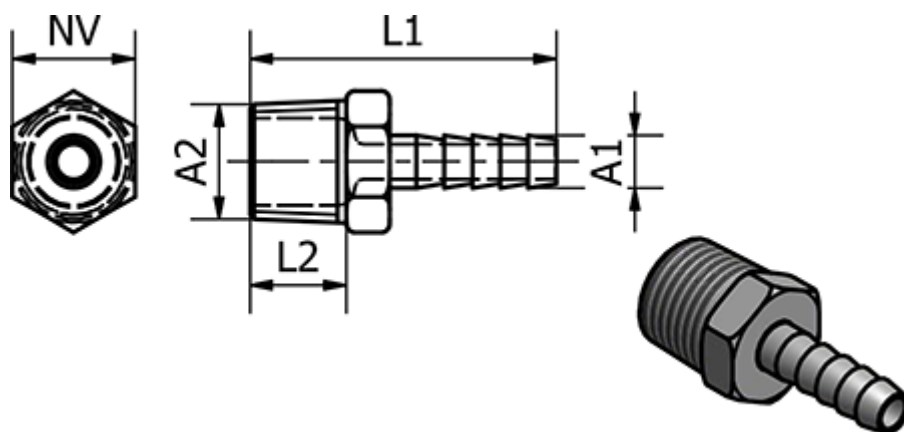

# Data Sheet

Article number: 586239107

Description: Tube Connector 239.107, Ø9 - R 1/4"  
Nickel-plated brass

## Measures

Ext. Hose Diameter A1	= 9
L1	= 35
L2	= 11
NV	= 14
Thread A2	= R 1/4"